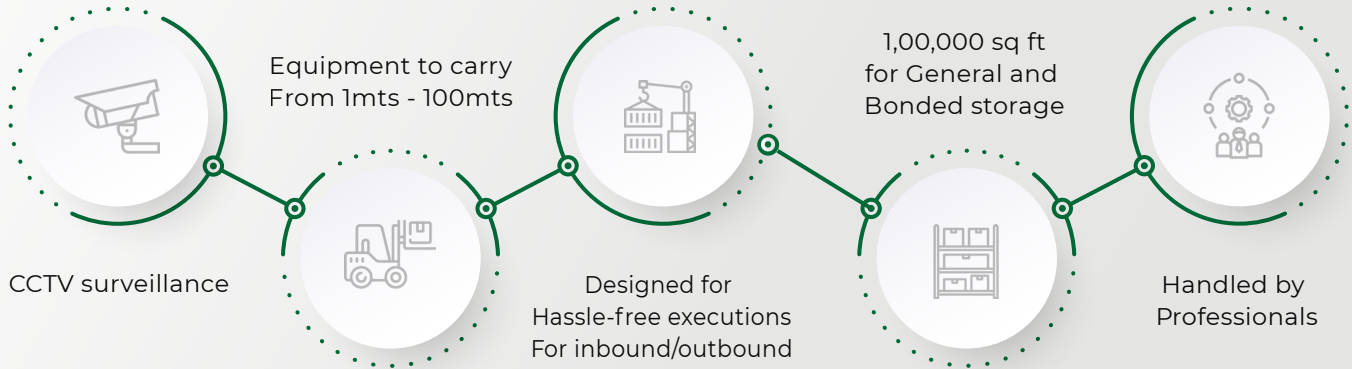

ADVANTAGES OF WAREHOUSE