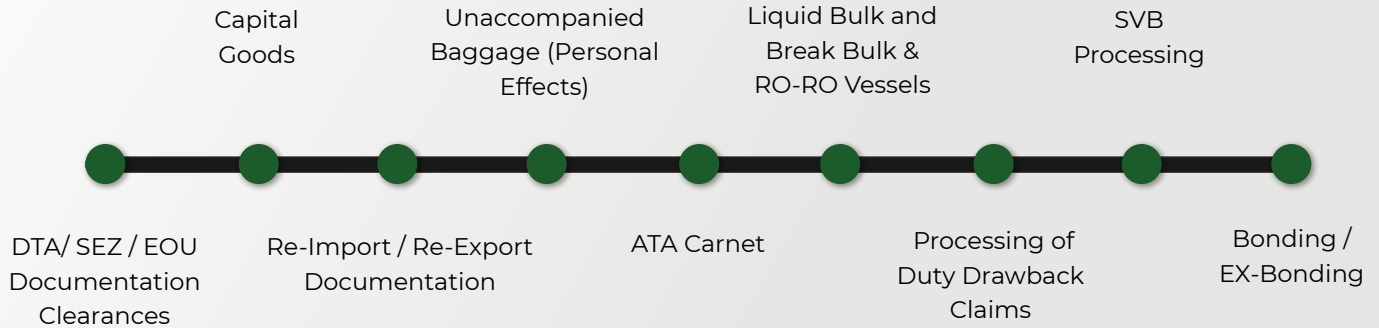

Our Expertise

What We Do

We have an experienced and dedicated team executing custom air clearance in 24 hrs and ocean clearance in 48 hrs and regulatory support to clients for ease of doing business. With the implementation of faceless assessment and digitalization by Indian customs, all our systems are interlinked to provide on-time communication and support for clearance

IMPORT AND EXPORT
CENTRALIZED
DOCUMENTATION

MULTIPLE SCHEMES
/ SCRIPTS ENTRIES

AIR IMPORT/EXPORT
CLEARANCE WITHIN 24 HRS

OCEAN IMPORT/EXPORT
CLEARANCE WITHIN 48 HRS

Trucking

Our trucking logistics deals with the integration of storage handling, sorting, packing, and transportation of goods with high performance standards and flexibility. Our experience, enabling us to expand in all manners of high-value, high-risk, heavy and delicate, awkward and complex moves.

ADVANTAGES OF WAREHOUSE

Freight

Air Export & Import

Ocean Export & Import

International Logistics

We offer a full range of freight services, from origin port to various destination. With our vast global freight network, we ensure seamless freight shipping solutions. Our services are standard and tailor-made with high security and on-time delivery for Full Container Load (FCL) and Less than Container Load (LCL) shipments as cargo consolidations.

ADVANTAGES OF FREIGHT

We as freight forwarders provide a variety of supply chain services, including Ocean, Air, and Surface freight transportation from the origin to the destination.

Industries We Handle