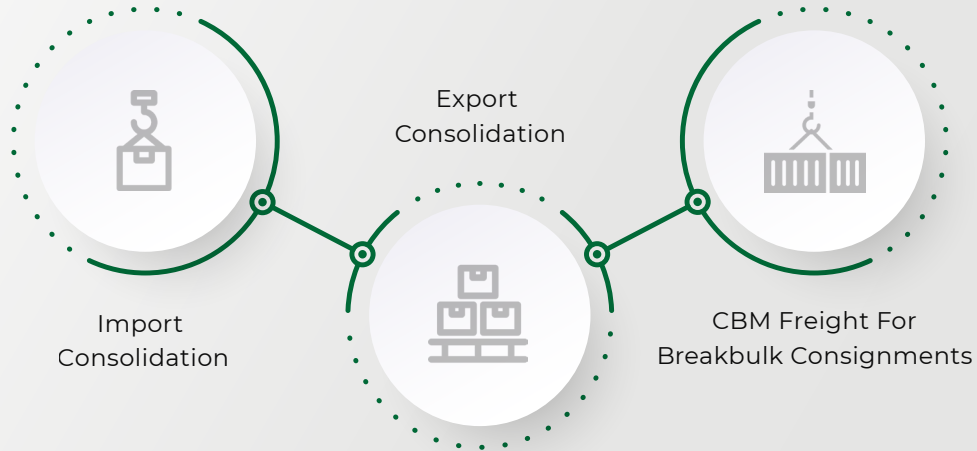

Our warehouse is located 10 km from Chennai / Kattupalli port with all facilities for loading, unloading, physical scanning, and stacking of goods. We do complete warehousing service by utilizing our conveyor, crane, forklift, barrels, and latest position cargo handling equipment that can help to move your loads safely and efficiently.

ADVANTAGES OF WAREHOUSE

Freight

Air Export & Import

Ocean Export & Import

International Logistics

We offer a full range of freight services, from origin port to various destination. With our vast global freight network, we ensure seamless freight shipping solutions. Our services are standard and tailor-made with high security and on-time delivery for Full Container Load (FCL) and Less than Container Load (LCL) shipments as cargo consolidations.

ADVANTAGES OF FREIGHT

We as freight forwarders provide a variety of supply chain services, including Ocean, Air, and Surface freight transportation from the origin to the destination.

Industries We Handle